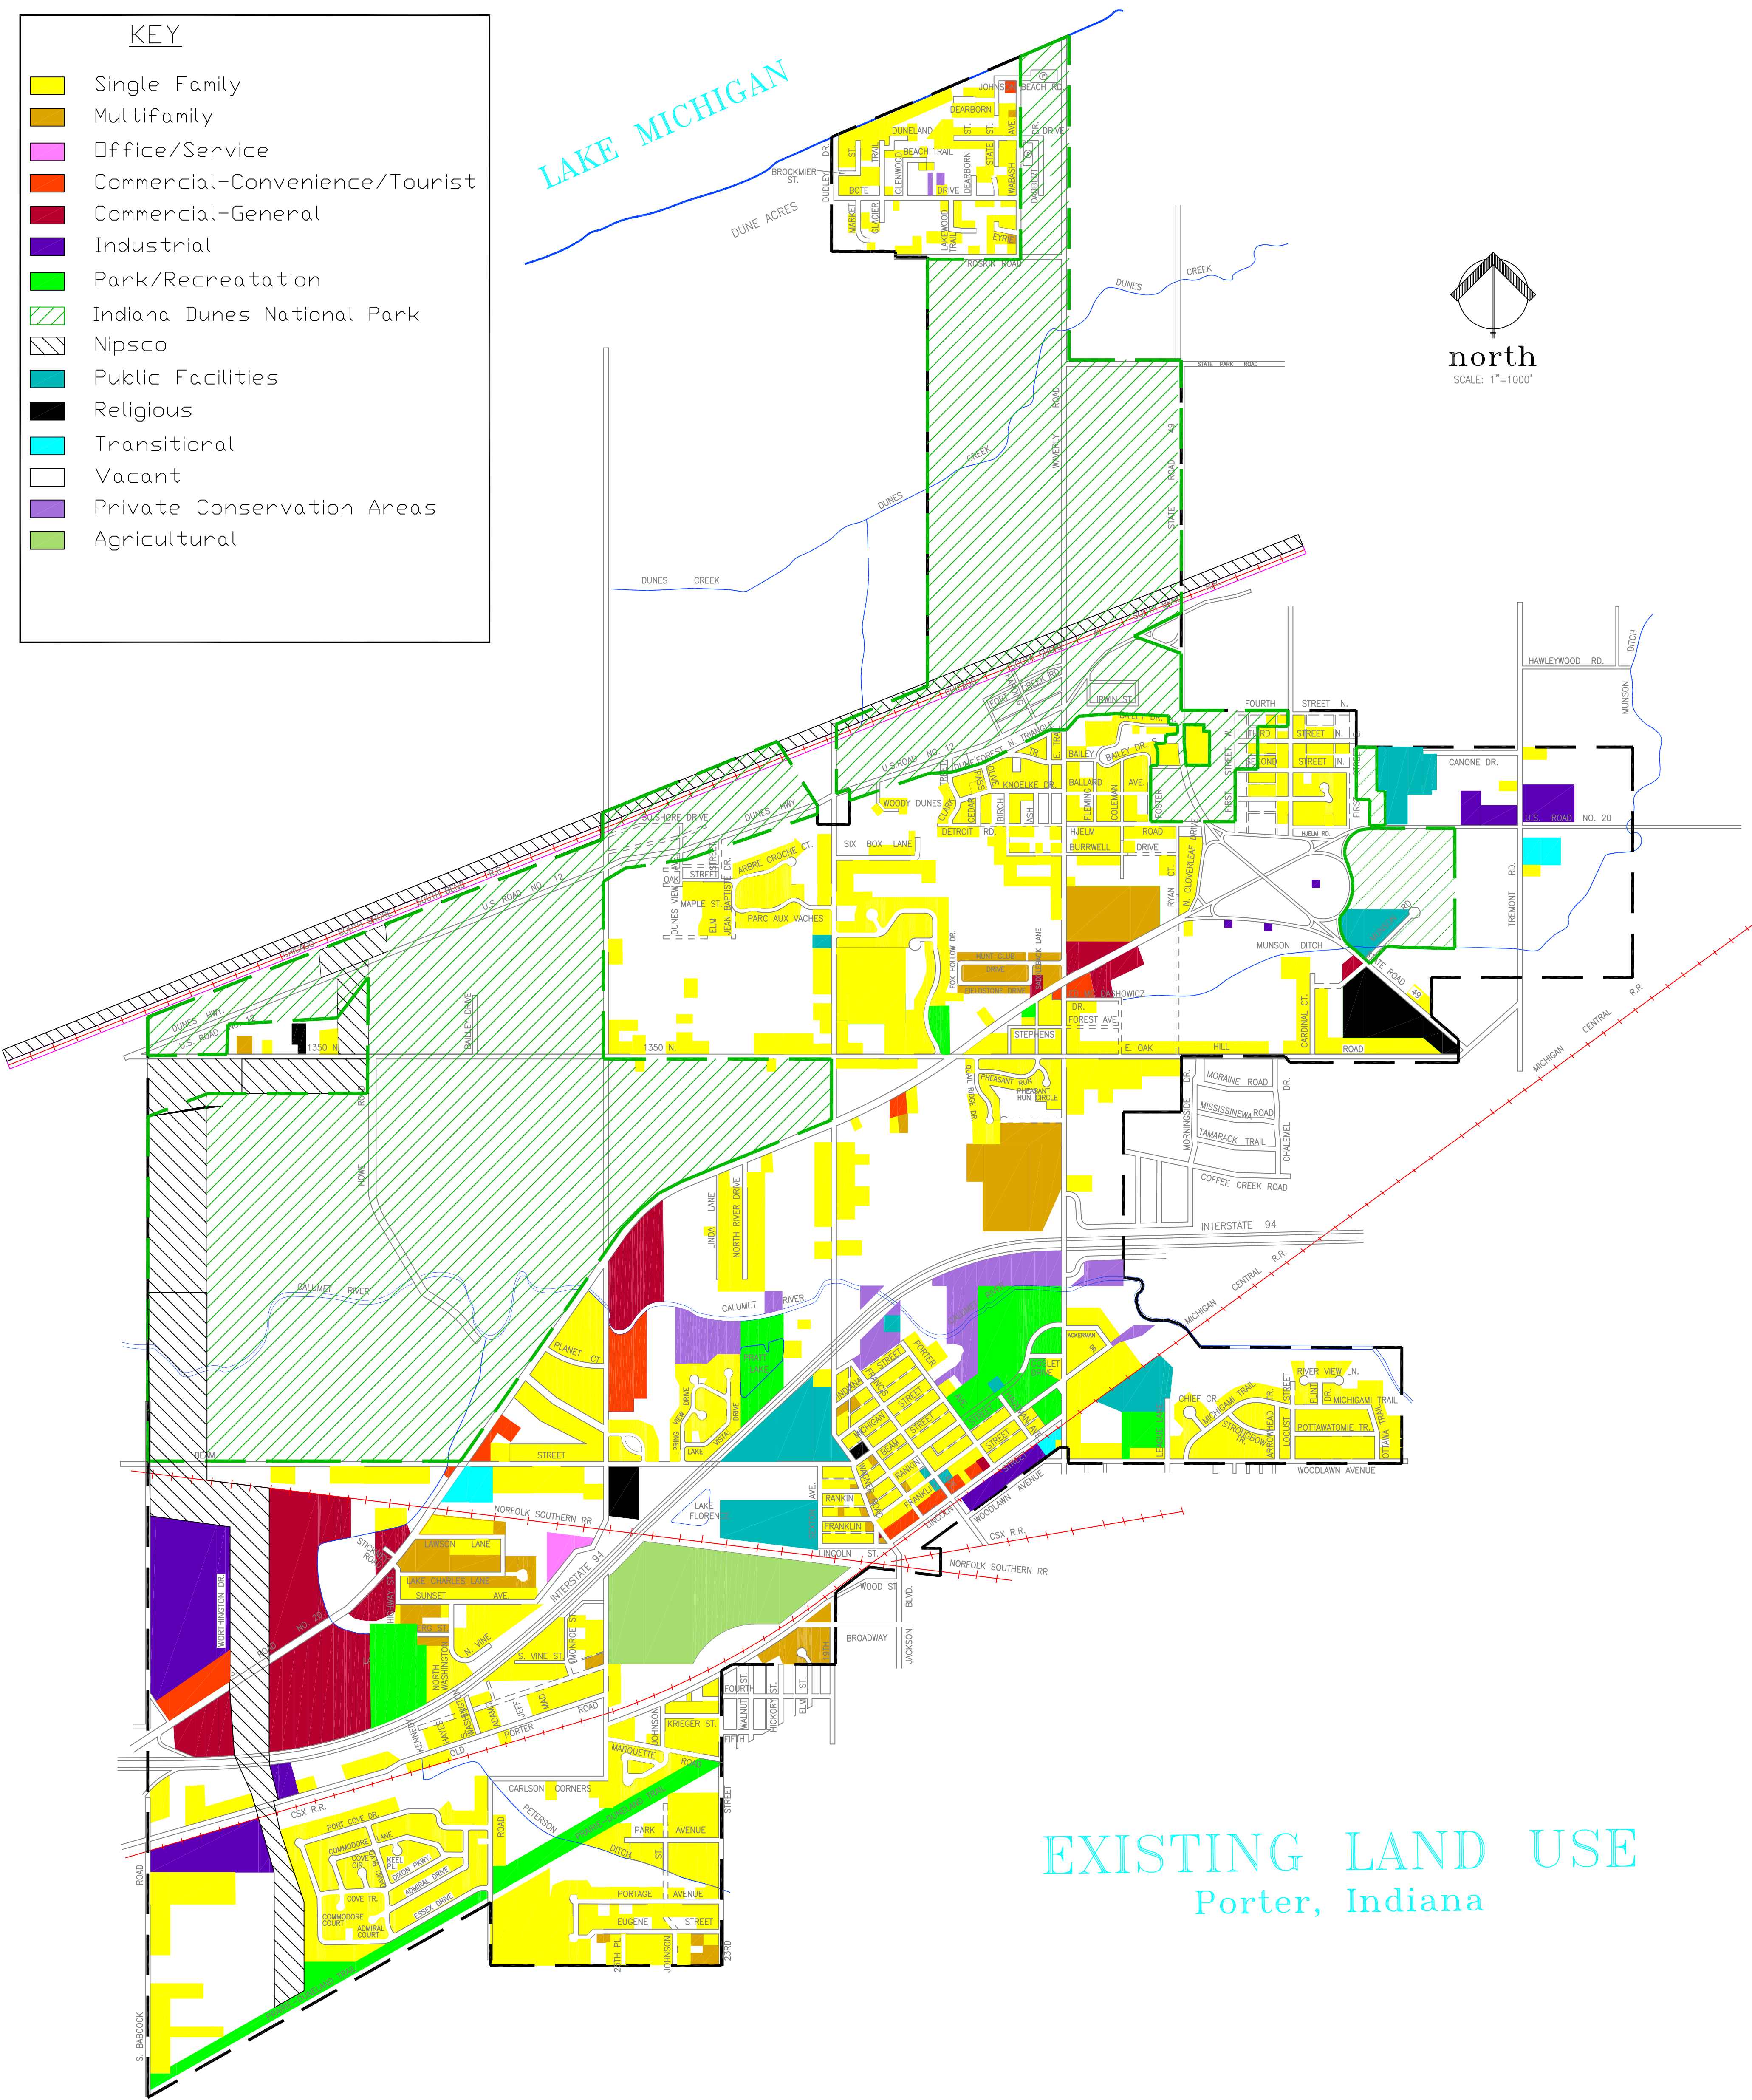

KEY

- Single Family
- Multifamily
- Office/Service
- Commercial-Convenience/Tourist
- Commercial-General
- Industrial
- Park/Recreation
- Indiana Dunes National Park
- Nipsco
- Public Facilities
- Religious
- Transitional
- Vacant
- Private Conservation Areas
- Agricultural

LAKE MICHIGAN

EXISTING LAND USE
Porter, Indiana