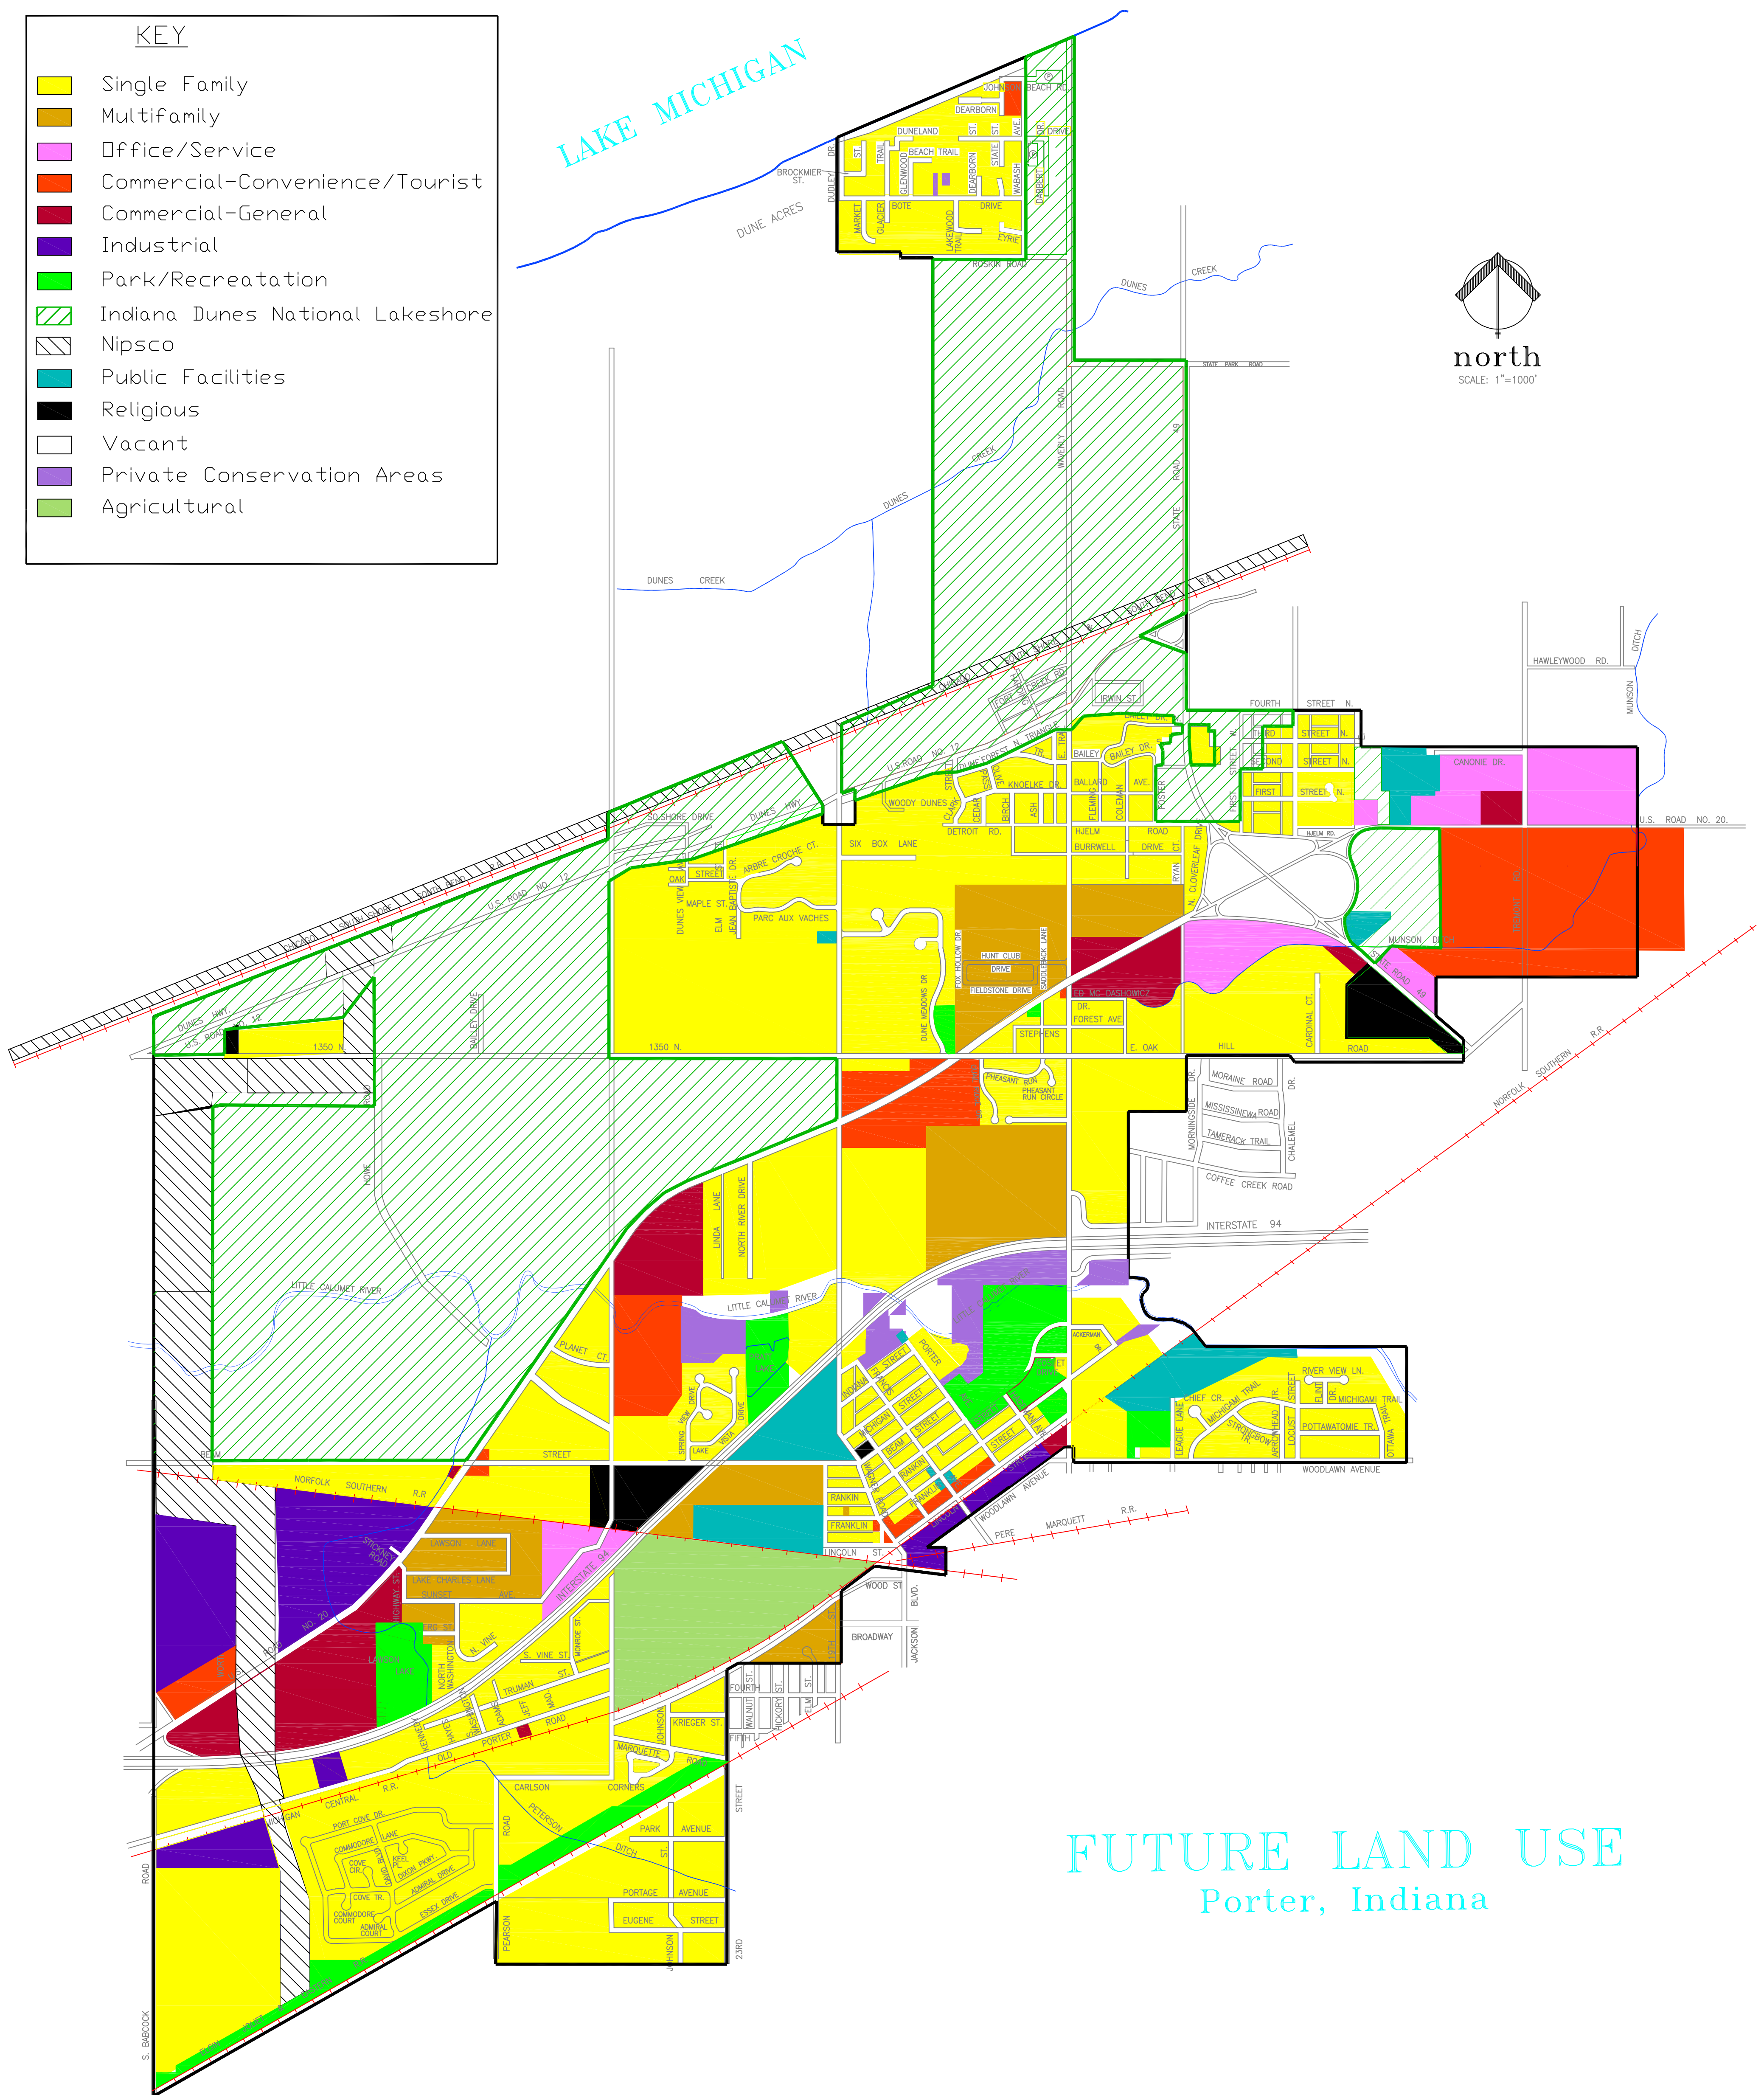

KEY

- Single Family
- Multifamily
- Office/Service
- Commercial-Convenience/Tourist
- Commercial-General
- Industrial
- Park/Recreation
- Indiana Dunes National Lakeshore
- Nipsco
- Public Facilities
- Religious
- Vacant
- Private Conservation Areas
- Agricultural

LAKE MICHIGAN

north
SCALE: 1"=1000'

FUTURE LAND USE
Porter, Indiana